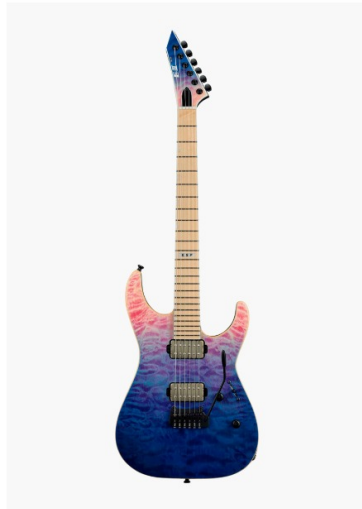

LEGATO GUITARS

The premier destination for high-end guitars.

SHOP NOW

New Arrivals

10% OFF

**PRE-OWNED**  
Fender Custom Shop David Gilmour Signature Stratocaster NOS  
\$ 6,830.00 USD ~~7,589.00 USD~~

**NEW**  
ESP Japan James Hotfield Snakebyte Camo  
\$ 6,599.00 USD

20% OFF

**EX-DEMO**  
Gibson Custom Shop 1961 ES-335 Reissue Heavy Aged 60s Cherry #120632  
\$ 5,399.00 USD ~~7,199.00 USD~~

**NEW**  
PRS Custom 24 Aquamarine Pattern Thin  
\$ 3,899.00 USD

**EX-DEMO**  
Music Man JP15 7 String Corulean Paradise Quilt Maple Fingerboard  
\$ 4,399.00 USD

**NEW EXCLUSIVE**  
Gretsch Custom Shop G6128 Buried Maple Duo Jet Closet Classic Trans Green Burst Masterbuilt by Gonzalo Madrigal  
\$ 8,899.00 USD

**NEW**  
ESP E-II M-II HST QM Indigo Purple Fade  
\$ 2,899.00 USD

**NEW EXCLUSIVE**  
Ibanez J Custom JCRG22S01 Figured Japanese Persimmon & Green Resin  
\$ 7,349.00 USD

Find out more

Electric Guitars  
[See more →](#)

Acoustic Guitars  
[See more →](#)

Amplifiers  
[See more →](#)