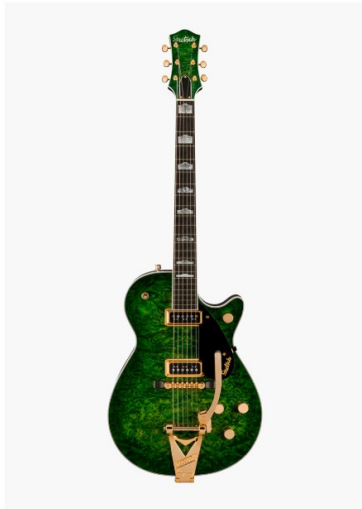

LEGATO GUITARS

The premier destination for high-end guitars.

SHOP NOW

New Arrivals

10% OFF

**PRE-OWNED**  
Fender Custom Shop David Gilmour Signature Stratocaster NOS  
\$ 6,830.00 USD ~~7,589.00 USD~~

**NEW**  
ESP Japan James Hotfield Snakebyte Camo  
\$ 6,599.00 USD

20% OFF

**EX-DEMO**  
Gibson Custom Shop 1961 ES-335 Reissue Heavy Aged 60s Cherry #120632  
\$ 5,399.00 USD ~~7,199.00 USD~~

**NEW**  
PRS Custom 24 Aquamarine Pattern Thin  
\$ 3,899.00 USD

**EX-DEMO**  
Music Man JP15 7 String Corulean Paradise Quilt Maple Fingerboard  
\$ 4,399.00 USD

**NEW EXCLUSIVE**  
Gretsch Custom Shop G6128 Buried Maple Duo Jet Closet Classic Trans Green Burst Masterbuilt by Gonzalo Madrigal  
\$ 8,899.00 USD

**NEW**  
ESP E-II M-II HST QM Indigo Purple Fade  
\$ 2,899.00 USD

**NEW EXCLUSIVE**  
Ibanez J Custom JCRG22S01 Figured Japanese Persimmon & Green Resin  
\$ 7,349.00 USD

Find out more

Electric Guitars  
[See more →](#)

Acoustic Guitars  
[See more →](#)

Amplifiers  
[See more →](#)