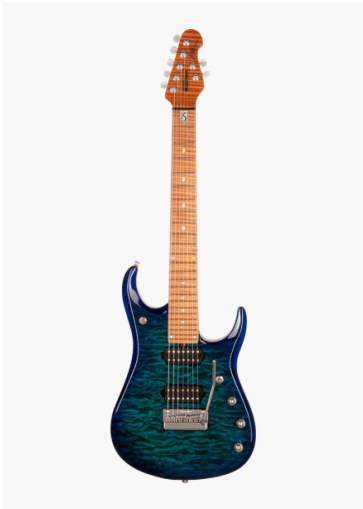

LEGATO GUITARS

The premier destination for high-end guitars.

SHOP NOW

New Arrivals

10% OFF

**PRE-OWNED**  
Fender Custom Shop David Gilmour Signature Stratocaster NOS  
\$ 6,830.00 USD ~~7,589.00 USD~~

**NEW**  
ESP Japan James Hotfield Snakebyte Camo  
\$ 6,599.00 USD

20% OFF

**EX-DEMO**  
Gibson Custom Shop 1961 ES-335 Reissue Heavy Aged 60s Cherry #120632  
\$ 5,399.00 USD ~~7,199.00 USD~~

**NEW**  
PRS Custom 24 Aquamarine Pattern Thin  
\$ 3,899.00 USD

**EX-DEMO**  
Music Man JP15 7 String Corulean Paradise Quilt Maple Fingerboard  
\$ 4,399.00 USD

**NEW EXCLUSIVE**  
Gretsch Custom Shop G6128 Buried Maple Duo Jet Closet Classic Trans Green Burst Masterbuilt by Gonzalo Madrigal  
\$ 8,899.00 USD

**NEW**  
ESP E-II M-II HST QM Indigo Purple Fade  
\$ 2,899.00 USD

**NEW EXCLUSIVE**  
Ibanez J Custom JCRG22S01 Figured Japanese Persimmon & Green Resin  
\$ 7,349.00 USD

Find out more

Electric Guitars  
[See more →](#)

Acoustic Guitars  
[See more →](#)

Amplifiers  
[See more →](#)