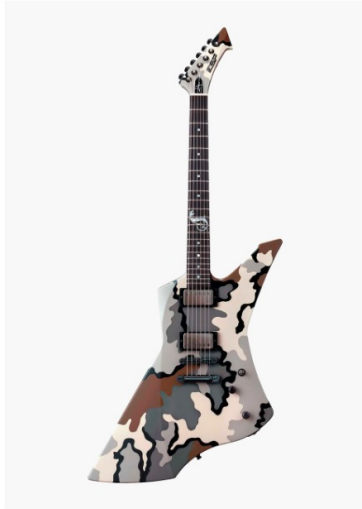

LEGATO GUITARS

The premier destination for high-end guitars.

SHOP NOW

New Arrivals

10% OFF

**PRE-OWNED**  
Fender Custom Shop David Gilmour Signature Stratocaster NOS  
\$ 6,830.00 USD ~~7,589.00 USD~~

**NEW**  
ESP Japan James Hotfield Snakebyte Camo  
\$ 6,599.00 USD

20% OFF

**EX-DEMO**  
Gibson Custom Shop 1961 ES-335 Reissue Heavy Aged 60s Cherry #120632  
\$ 5,399.00 USD ~~7,199.00 USD~~

**NEW**  
PRS Custom 24 Aquamarine Pattern Thin  
\$ 3,899.00 USD

**EX-DEMO**  
Music Man JP15 7 String Corulean Paradise Quilt Maple Fingerboard  
\$ 4,399.00 USD

**NEW EXCLUSIVE**  
Gretsch Custom Shop G6128 Buried Maple Duo Jet Closet Classic Trans Green Burst Masterbuilt by Gonzalo Madrigal  
\$ 8,899.00 USD

**NEW**  
ESP E-II M-II HST QM Indigo Purple Fade  
\$ 2,899.00 USD

**NEW EXCLUSIVE**  
Ibanez J Custom JCRG22S01 Figured Japanese Persimmon & Green Resin  
\$ 7,349.00 USD

Find out more

Electric Guitars  
[See more →](#)

Acoustic Guitars  
[See more →](#)

Amplifiers  
[See more →](#)