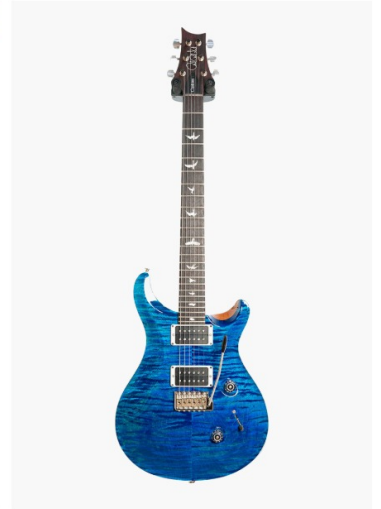

LEGATO GUITARS

The premier destination for high-end guitars.

SHOP NOW

New Arrivals

10% OFF

**PRE-OWNED**  
Fender Custom Shop David Gilmour Signature Stratocaster NOS  
\$ 6,830.00 USD ~~7,589.00 USD~~

**NEW**  
ESP Japan James Hotfield Snakebyte Camo  
\$ 6,599.00 USD

20% OFF

**EX-DEMO**  
Gibson Custom Shop 1961 ES-335 Reissue Heavy Aged 60s Cherry #120632  
\$ 5,399.00 USD ~~7,199.00 USD~~

**NEW**  
PRS Custom 24 Aquamarine Pattern Thin  
\$ 3,899.00 USD

**EX-DEMO**  
Music Man JP15 7 String Corulean Paradise Quilt Maple Fingerboard  
\$ 4,399.00 USD

**NEW EXCLUSIVE**  
Ibanez J Custom JCRG22S01 Figured Japanese Persimmon & Green Resin  
\$ 7,349.00 USD

Find out more

Electric Guitars  
[See more →](#)

Acoustic Guitars  
[See more →](#)

Amplifiers  
[See more →](#)