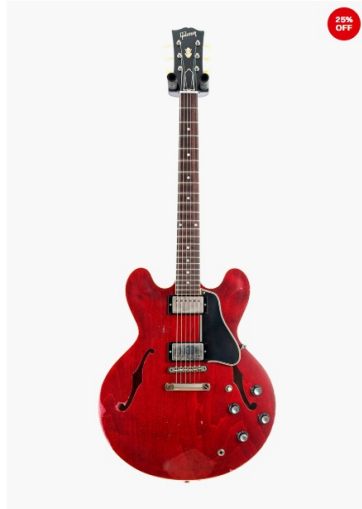

LEGATO GUITARS

The premier destination for high-end guitars.

SHOP NOW

New Arrivals

10% OFF

**PRE-OWNED**  
Fender Custom Shop David Gilmour Signature Stratocaster NOS  
\$ 6,830.00 USD ~~7,589.00 USD~~

**NEW**  
ESP Japan James Hotfield Snakebyte Camo  
\$ 6,599.00 USD

20% OFF

**EX-DEMO**  
Gibson Custom Shop 1961 ES-335 Reissue Heavy Aged 60s Cherry #120632  
\$ 5,399.00 USD ~~7,199.00 USD~~

**NEW**  
PRS Custom 24 Aquamarine Pattern Thin  
\$ 3,899.00 USD

**EX-DEMO**  
Music Man JP15 7 String Corulean Paradise Quilt Maple Fingerboard  
\$ 4,399.00 USD

**NEW EXCLUSIVE**  
Gretsch Custom Shop G6128 Buried Maple Duo Jet Closet Classic Trans Green Burst Masterbuilt by Gonzalo Madrigal  
\$ 8,899.00 USD

**NEW**  
ESP E-II M-II HST QM Indigo Purple Fade  
\$ 2,899.00 USD

**NEW EXCLUSIVE**  
Ibanez J Custom JCRG22S01 Figured Japanese Persimmon & Green Resin  
\$ 7,349.00 USD

Find out more

Electric Guitars  
[See more →](#)

Acoustic Guitars  
[See more →](#)

Amplifiers  
[See more →](#)