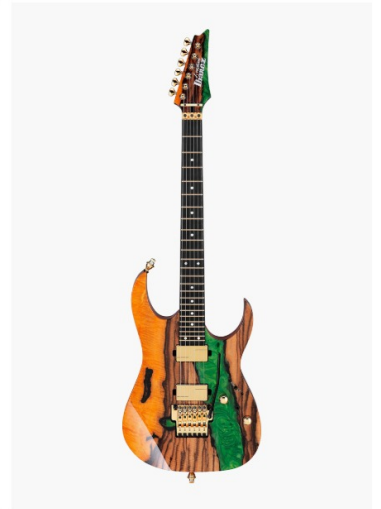

LEGATO GUITARS

The premier destination for high-end guitars.

SHOP NOW

New Arrivals

10% OFF

**PRE-OWNED**  
Fender Custom Shop David Gilmour Signature Stratocaster NOS  
\$ 6,830.00 USD ~~7,589.00 USD~~

**NEW**  
ESP Japan James Hotfield Snakebyte Camo  
\$ 6,599.00 USD

20% OFF

**EX-DEMO**  
Gibson Custom Shop 1961 ES-335 Reissue Heavy Aged 60s Cherry #120632  
\$ 5,399.00 USD ~~7,199.00 USD~~

**NEW**  
PRS Custom 24 Aquamarine Pattern Thin  
\$ 3,899.00 USD

**EX-DEMO**  
Music Man JP15 7 String Corulean Paradise Quilt Maple Fingerboard  
\$ 4,399.00 USD

**NEW EXCLUSIVE**  
Gretsch Custom Shop G6128 Buried Maple Duo Jet Closet Classic Trans Green Burst Masterbuilt by Gonzalo Madrigal  
\$ 8,899.00 USD

**NEW**  
ESP E-II M-II HST QM Indigo Purple Fade  
\$ 2,899.00 USD

**NEW EXCLUSIVE**  
Ibanez J Custom JCRG22S01 Figured Japanese Persimmon & Green Resin  
\$ 7,349.00 USD

Find out more

Electric Guitars  
[See more →](#)

Acoustic Guitars  
[See more →](#)

Amplifiers  
[See more →](#)